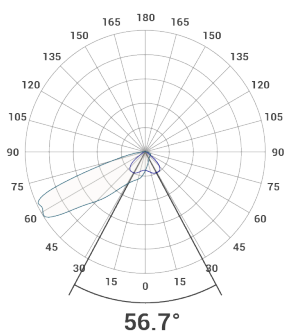

Photometric

Dimensions

Key Features

Technical Details

Part No.	Description	Weight (kg)	Windage (m2) when flat mounted	Power (W)	Luminaire Lumens	LI/cW
R11L100-SPORT-4K	Sports Floodlight	3.5	0.0625	101	15,529	153.8
R11L150-SPORT-4K	Sports Floodlight	3.5	0.0625	155	22,618	145.9
R11L300-SPORT-4K	Sports Floodlight	7.6	0.125	308	43,736	142.0
R11L450-SPORT-4K	Sports Floodlight	14.8	0.125	462	68,400	148.1
R11L600-SPORT-4K	Sports Floodlight	14.8	0.125	617	87,610	142.0
R11L950-SPORT-4K	Sports Floodlight	19.5	0.15	995	140,300	141.0

Dimensions Cont