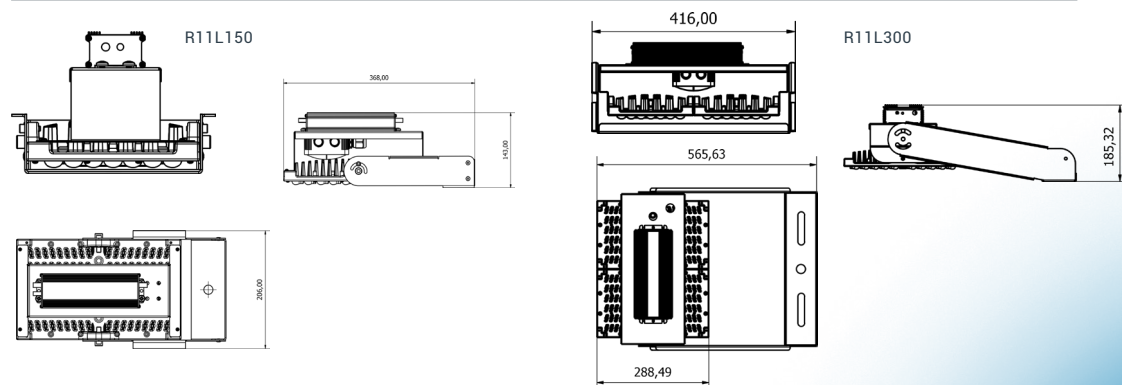

Features

- Up To 140,000 Luminaire Lumens
- IP65
- Range Of Outputs Available
- Efficient To 140-160 Lm/W
- High Mast Asymmetric Lens
- Front And Rear Visor Options Available
- For Light Spill Control
- Universal Under-Hang And Top Mount Bracket
- Lightweight Inventronics Driver

Photometric

Dimensions

Key Features

Technical Details

Part No.	Description	Weight (kg)	Windage (m2) when flat mounted	Power (W)	Luminaire Lumens	LI/cW
R11L100-SPORT-4K	Sports Floodlight	3.5	0.0625	101	15,529	153.8
R11L150-SPORT-4K	Sports Floodlight	3.5	0.0625	155	22,618	145.9
R11L300-SPORT-4K	Sports Floodlight	7.6	0.125	308	43,736	142.0
R11L450-SPORT-4K	Sports Floodlight	14.8	0.125	462	68,400	148.1
R11L600-SPORT-4K	Sports Floodlight	14.8	0.125	617	87,610	142.0
R11L950-SPORT-4K	Sports Floodlight	19.5	0.15	995	140,300	141.0

Dimensions Cont