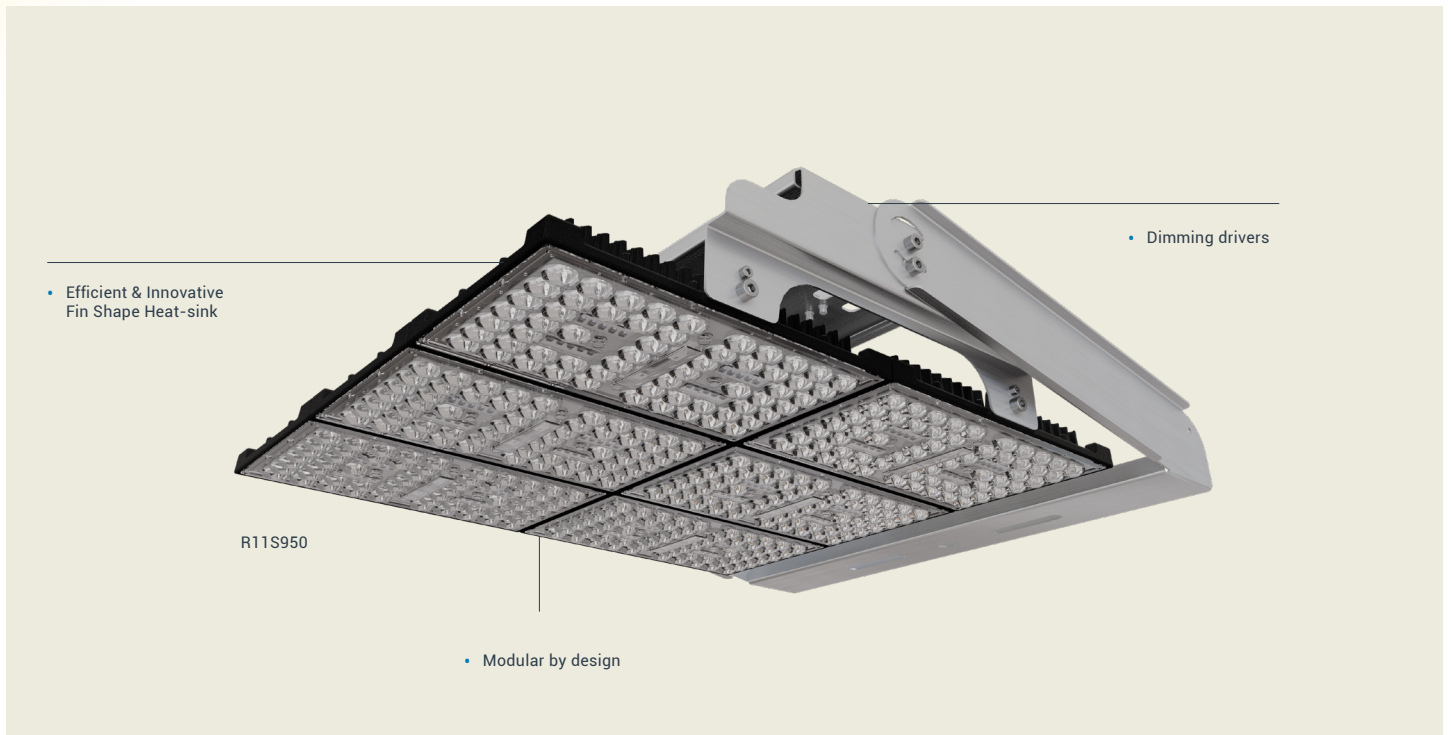

Regor 11 Sport

The ultimate LED solution for traditional SON and metal halide floodlight fixtures, providing optimum light levels. This highly efficient LED floodlight is the perfect solution for a variety of sporting applications. Whether illuminating a rugby pitch, football pitch, tennis facility, a track and field stadium, or other sporting arena, our floodlight system is capable of delivering high-quality lighting that enhances the playing experience for athletes and spectators alike.

Features

- Up To 140,000 Luminaire Lumens
- IP65
- Range Of Outputs Available
- Efficient To 140-160 Lm/W
- High Mast Asymmetric Lens
- Front And Rear Visor Options Available
- For Light Spill Control
- Universal Under-Hang And Top Mount Bracket
- Lightweight Inventronics Driver

Photometric

Dimensions

Key Features

Technical Details

Part No.	Description	Weight (kg)	Windage (m2) when flat mounted	Power (W)	Luminaire Lumens	LI/cW
R11L100-SPORT-4K	Sports Floodlight	3.5	0.0625	101	15,529	153.8
R11L150-SPORT-4K	Sports Floodlight	3.5	0.0625	155	22,618	145.9
R11L300-SPORT-4K	Sports Floodlight	7.6	0.125	308	43,736	142.0
R11L450-SPORT-4K	Sports Floodlight	14.8	0.125	462	68,400	148.1
R11L600-SPORT-4K	Sports Floodlight	14.8	0.125	617	87,610	142.0
R11L950-SPORT-4K	Sports Floodlight	19.5	0.15	995	140,300	141.0