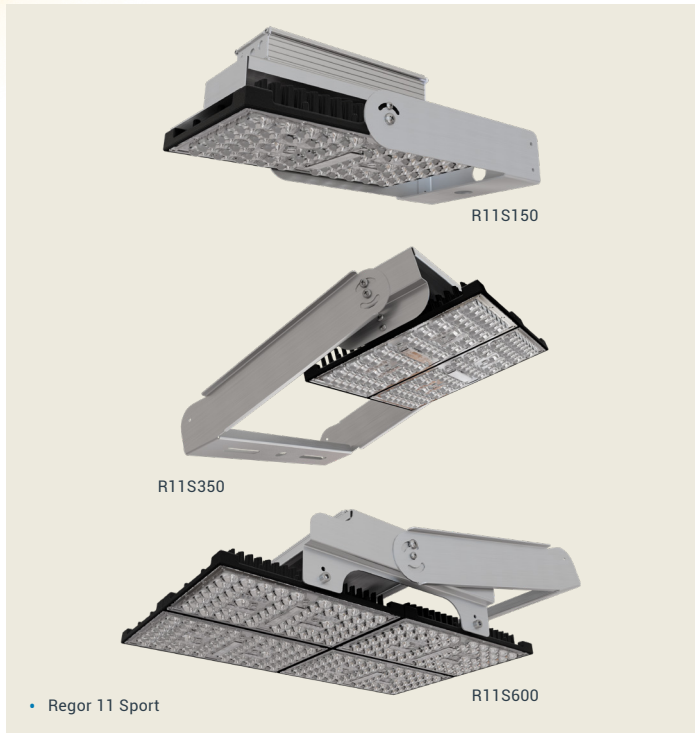

Regor 11 Sport

The ultimate LED solution for traditional SON and metal halide floodlight fixtures, providing optimum light levels. This highly efficient LED floodlight is the perfect solution for a variety of sporting applications. Whether illuminating a rugby pitch, football pitch, tennis facility, a track and field stadium, or other sporting arena, our floodlight system is capable of delivering high-quality lighting that enhances the playing experience for athletes and spectators alike.

Features

- Up To 140,000 Luminaire Lumens
- IP65
- Range Of Outputs Available
- Efficient To 140-160 Lm/W
- High Mast Asymmetric Lens
- Front And Rear Visor Options Available
- For Light Spill Control
- Universal Under-Hang And Top Mount Bracket
- Lightweight Inventronics Driver

Applications

- Car Park
- External
- High Mast
- Leisure

Options and Accessories

- 27K 2700K Colour Temperature
- 3K 3000K Colour Temperature
- 5K 5000K Colour Temperature
- 65K 6500K Colour Temperature
- 415V Split Phase Driver
- C90 CRI90 LEDs
- RD Remote Driver
- DD SwitchDIM/DALI
- WL Wireless Control

Photometric

Dimensions

Key Features

Technical Details

Part No.	Description	Weight (kg)	Windage (m2) when flat mounted	Power (W)	Luminaire Lumens	LI/cW
R11L100-SPORT-4K	Sports Floodlight	3.5	0.0625	101	15,529	153.8
R11L150-SPORT-4K	Sports Floodlight	3.5	0.0625	155	22,618	145.9
R11L300-SPORT-4K	Sports Floodlight	7.6	0.125	308	43,736	142.0
R11L450-SPORT-4K	Sports Floodlight	14.8	0.125	462	68,400	148.1
R11L600-SPORT-4K	Sports Floodlight	14.8	0.125	617	87,610	142.0
R11L950-SPORT-4K	Sports Floodlight	19.5	0.15	995	140,300	141.0