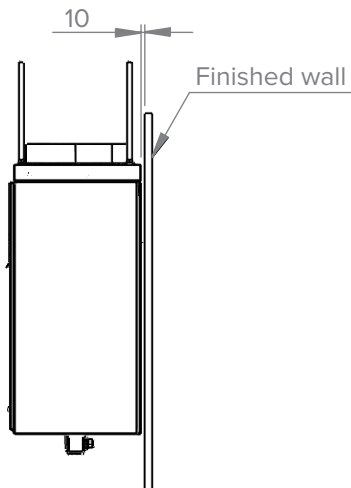

Adroit[®]

DV51 CEILING MOUNTING PLATE

Installation Instructions

Part no: 90001455

CEILING MOUNTING PLATE

The recommended distance from the finished rear wall is 10 mm

The recommended distance from the finished side wall is 10 mm