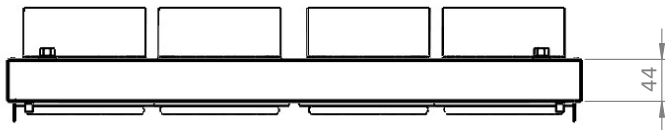

Adroit[®]

DV51 CEILING MOUNTING PLATE

Installation Instructions

Part no: 90001455

CEILING MOUNTING PLATE

The recommended distance from the finished rear wall is 10 mm

The recommended distance from the finished side wall is 10 mm