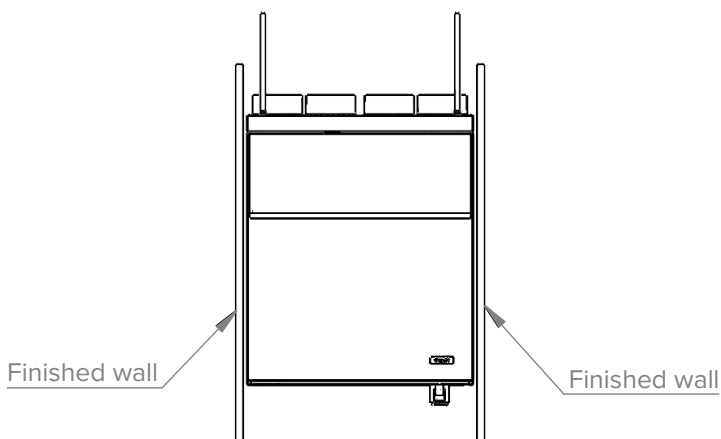

Adroit[®]

DV51 CEILING MOUNTING PLATE

Installation Instructions

Part no: 90001455

CEILING MOUNTING PLATE

The recommended distance from the finished rear wall is 10 mm

The recommended distance from the finished side wall is 10 mm