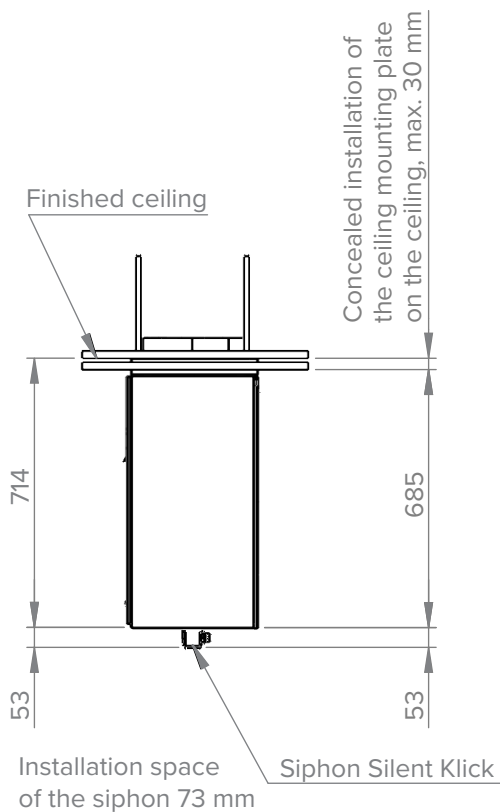

Adroit[®]

DV51 CEILING MOUNTING PLATE

Installation Instructions

Part no: 90001455

CEILING MOUNTING PLATE

The recommended distance from the finished rear wall is 10 mm

The recommended distance from the finished side wall is 10 mm