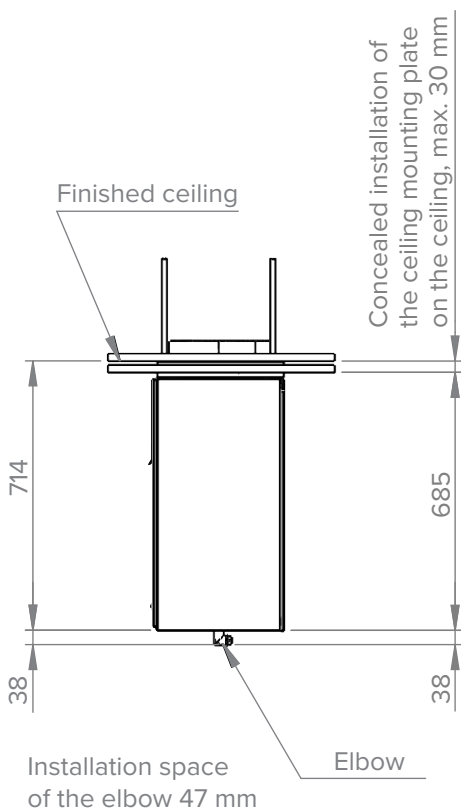

Adroit[®]

DV51 CEILING MOUNTING PLATE

Installation Instructions

Part no: 90001455

CEILING MOUNTING PLATE

The recommended distance from the finished rear wall is 10 mm

The recommended distance from the finished side wall is 10 mm