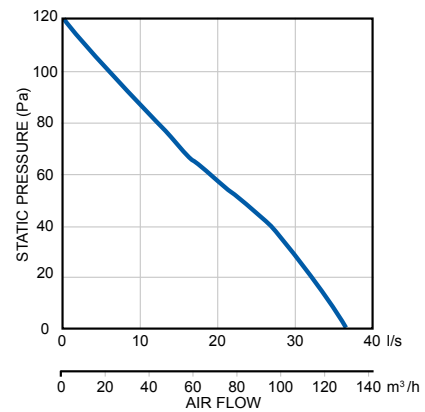

PERFORMANCE