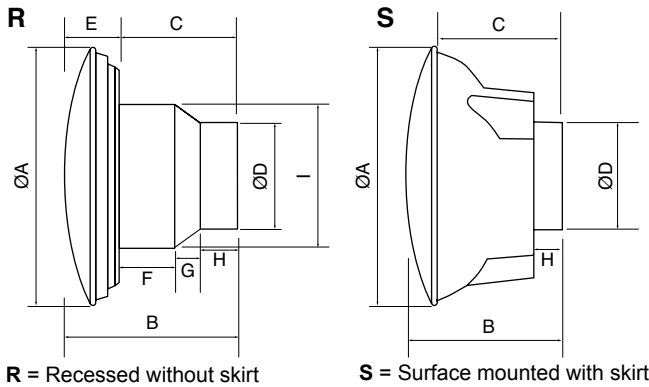

TECHNICAL DATA

Specification	iCON 30S
Air flow [m³/h / l/s]	132 / 37
Fan type	mixed flow
Mounting position	wall / ceiling
Sound pressure @ 3 m [dB(A)]	36.2
Power [W]	12.2
Specific Fan Power [W/(l/s)]	0.33
Building regulations	compliant
Duct diameter [mm]	100
Supply voltage	12 V DC transformer
Ingress protection rating	IPX4
Max ambient temperature [°C]	40
Weight [kg]	0.84
Dimensions H x W x D [mm]	225 x 225 x 144
Part number	72683801
EAN	5019009307664

COVERS

Colour	Part No.	Colour	Part No.
Silver	52634507	Ultimate Grey	52634517
Sandstone	52634508	Turquoise	52634518
Anthracite	52634506	Navy Blue	52634519

DIMENSIONS

Model	A	B	C	D	E	F	G	H	I
iCON 30S (R)	225	144	92	97	43	51	20	30	148
iCON 30S (S)	225	144	101	97	-	-	-	29	-