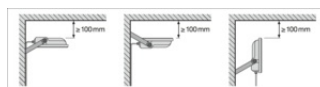

LOGISTICAL DATA

Product code	Packaging unit (Pieces/Unit)	Dimensions (length x width x height)	Gross weight	Volume
4099854305689	Folding box 1	62 mm x 143 mm x 138 mm	471.00 g	1.22 dm³
4099854305696	Shipping box 12	390 mm x 300 mm x 163 mm	6144.00 g	19.07 dm³

The mentioned product code describes the smallest quantity unit which can be ordered. One shipping unit can contain one or more single products. When placing an order, for the quantity please enter single or multiples of a shipping unit.

ADDITIONAL CATALOG INFORMATION

230 Vac					
A	B	C	Light	C10A	C15A
8W	50	45	3x3	78	96
17W	70	58	3x3	81	102
41W	108	78	3x3	40	50

FL 10 P 8W 1K2LM 830 PS SY100 BK	6 W / 780 lm	8 W / 1100 lm
FL 10 P 17W 1K2LM 830 PS SY100 BK	8 W / 800 lm	8 W / 1000 lm
FL 10 P 41W 1K2LM 830 PS SY100 BK	6 W / 800 lm	8 W / 1000 lm
FL 20 P 8W 1K2LM 830 PS SY100 BK	11 W / 1400 lm	17 W / 2200 lm
FL 20 P 17W 1K2LM 830 PS SY100 BK	11 W / 1400 lm	17 W / 2200 lm
FL 20 P 41W 1K2LM 830 PS SY100 BK	15 W / 2000 lm	17 W / 2200 lm
FL 30 P 8W 1K2LM 830 PS SY100 BK	27 W / 3675 lm	41 W / 5600 lm
FL 30 P 17W 1K2LM 830 PS SY100 BK	27 W / 3675 lm	41 W / 5600 lm

References / Links

- For Guarantee see www.ledvance.com/guarantee

DISCLAIMER

Subject to change without notice. Errors and omission excepted. Always make sure to use the most recent release.