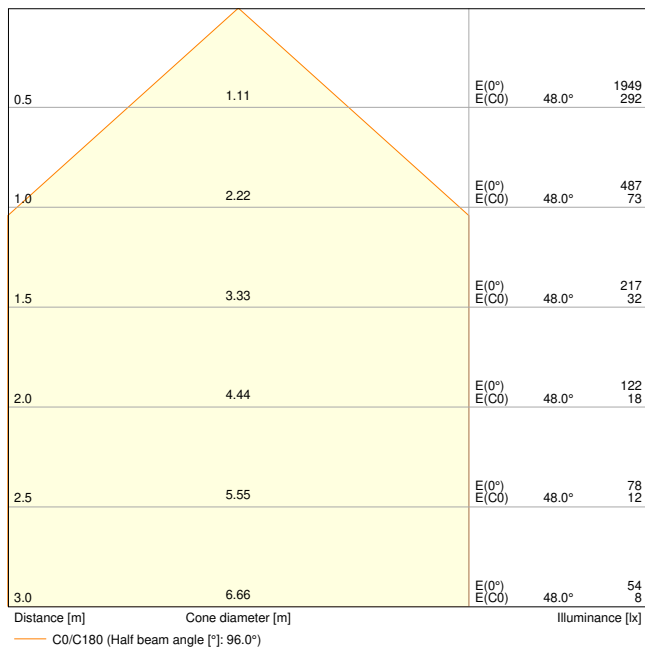

PRODUCT DATASHEET

FL 10 P 8W 1K2LM 830 PS SY100 BK

FLOODLIGHT 10 | Versatile floodlight with up to 1200 lm light output

PERFOR-
MANCE
CLASS

Areas of application

- Replacement for floodlights with halogen lamps
- Outdoor use (IP66)
- D-sign according to EN 60598-2-24 for fire-risk commercial unit, e.g. by accumulation of dust
- Public areas
- Building facades
- Construction areas
- Parking
- Gardens and balconies

Product features

- High luminous efficacy: up to 145 lm/W
- Type of protection: IP66
- Pre-installed, flexible 1 m cable (H05RN-F), wrapped 3 x 1.0 mm² single wires
- Reflector-based, symmetric light distribution with 100° x 100° beam angle
- Mounting bracket with 30° angle and wide rotation area

Photometrical data

Luminous flux	1100 lm / 780 lm
Luminous efficacy	133 lm/W
Color temperature	3000 K
Light color (designation)	Warm White
Color rendering index Ra	80
Standard deviation of color matching	5 sdc _m
Stroboscope effect metric (SVM)	≤0.9
Photobiological safety group acc. to EN62778	RG1
Photobiological safety group acc. to EN62471	RG1
Beam angle	100 ° x 100 °

FL 10 P 8W 1K2LM 830 PS SY100 BK

FL 10 P 8W 1K2LM 830 PS SY100 BK

Dimensions & Weight

Length	136.00 mm
Width	36.00 mm
Height	127.00 mm
Product weight	420.00 g
Cable length	1000 mm

FL 10 P SY100

Materials & Colors