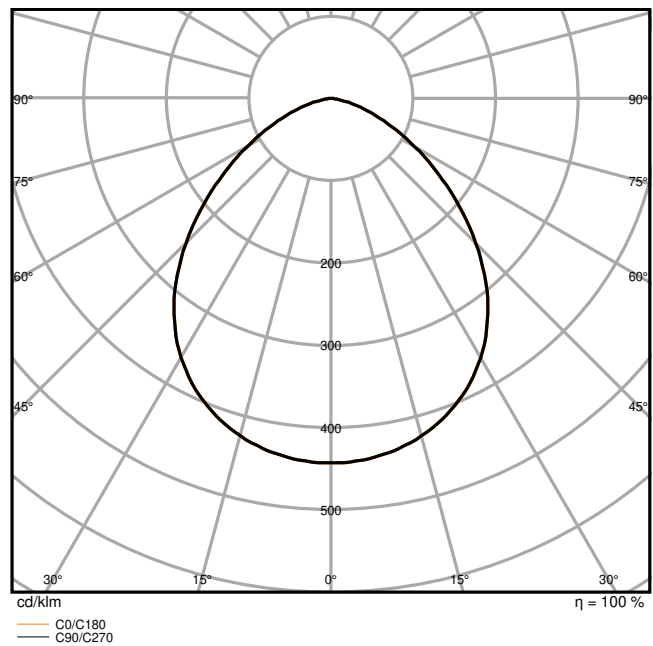

Product features

- High luminous efficacy: up to 145 lm/W
- Type of protection: IP66
- Pre-installed, flexible 1 m cable (H05RN-F), wrapped 3 x 1.0 mm² single wires
- Reflector-based, symmetric light distribution with 100° x 100° beam angle
- Mounting bracket with 30° angle and wide rotation area

Photometrical data

Luminous flux	1100 lm / 780 lm
Luminous efficacy	133 lm/W
Color temperature	3000 K
Light color (designation)	Warm White
Color rendering index Ra	80
Standard deviation of color matching	5 sdc _m
Stroboscope effect metric (SVM)	≤0.9
Photobiological safety group acc. to EN62778	RG1
Photobiological safety group acc. to EN62471	RG1
Beam angle	100 ° x 100 °

FL 10 P 8W 1K2LM 830 PS SY100 BK

FL 10 P 8W 1K2LM 830 PS SY100 BK

Dimensions & Weight

Length	136.00 mm
Width	36.00 mm
Height	127.00 mm
Product weight	420.00 g
Cable length	1000 mm

FL 10 P SY100

Materials & Colors