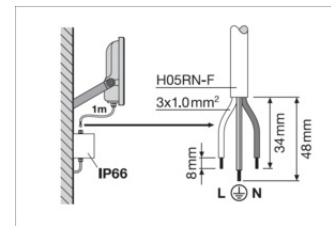

LOGISTICAL DATA

Product code	Packaging unit (Pieces/Unit)	Dimensions (length x width x height)	Gross weight	Volume
4099854305689	Folding box 1	62 mm x 143 mm x 138 mm	471.00 g	1.22 dm³
4099854305696	Shipping box 12	390 mm x 300 mm x 163 mm	6144.00 g	19.07 dm³

The mentioned product code describes the smallest quantity unit which can be ordered. One shipping unit can contain one or more single products. When placing an order, for the quantity please enter single or multiples of a shipping unit.

ADDITIONAL CATALOG INFORMATION

230 Vac					
A	B	C	Light	C10A	C15A
8W	50	45	3x3	78	96
17W	70	58	3x3	81	102
41W	108	78	3x3	40	50

FL 10 P 8W 1K2LM 830 PS SY100 BK	6 W / 780 lm	8 W / 1100 lm
FL 10 P 17W 1K2LM 830 PS SY100 BK	8 W / 800 lm	8 W / 1000 lm
FL 10 P 41W 1K2LM 830 PS SY100 BK	6 W / 800 lm	8 W / 1000 lm
FL 20 P 8W 1K2LM 830 PS SY100 BK	11 W / 1400 lm	17 W / 2200 lm
FL 20 P 17W 1K2LM 830 PS SY100 BK	11 W / 1400 lm	17 W / 2200 lm
FL 20 P 41W 1K2LM 830 PS SY100 BK	15 W / 2000 lm	17 W / 2200 lm
FL 30 P 8W 1K2LM 830 PS SY100 BK	27 W / 3675 lm	41 W / 5600 lm
FL 30 P 17W 1K2LM 830 PS SY100 BK	27 W / 3675 lm	41 W / 5600 lm

References / Links

- For Guarantee see www.ledvance.com/guarantee

DISCLAIMER

Subject to change without notice. Errors and omission excepted. Always make sure to use the most recent release.