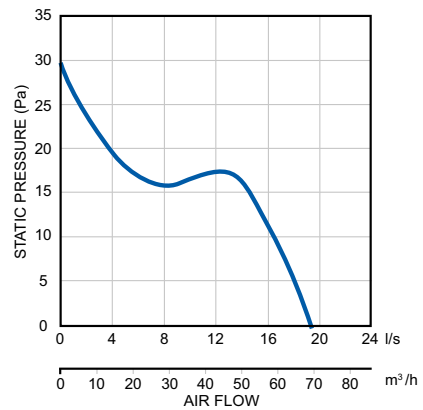

PERFORMANCE

Call: 01494 525252

Visit: airflow.com

AIRFLOW

Airflow Developments Limited
Aidelle House, Lancaster Road,
Cressex Business Park,
High Wycombe, Buckinghamshire,
United Kingdom, HP12 3QP

E-mail: info@airflow.com
Telephone: +44 (0) 1494 525252

airflow.com

80000796 - Issue 4 12/24