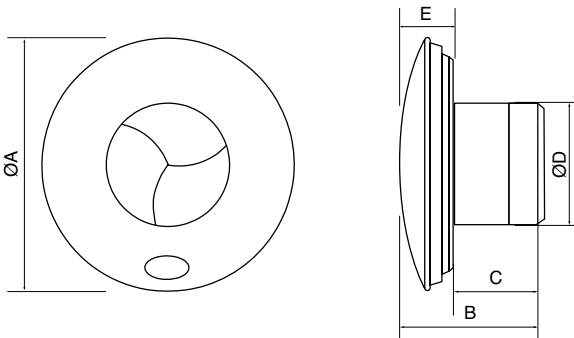

DIMENSIONS

Model	A	B	C	D	E
iCON 15	197	108.5	67.5	100	40

SHOWER KIT

90000434	iCON 15, Timer module, flexible ducting
90000433	iCON 15, Humidity / Timer module, flexible ducting

CONTROLS AND ACCESSORIES

TM Module No: 72612601 Adjustable timer module 1 - 30 minutes.	HTM Module No: 72687103 Adjustable humidity setting, adjustable timer and pull cord timer.

PRHTM Module No: 72687102 Motion sensor activation with adjustable humidity setting and adjustable timer.	PRTM Module No: 72687104 Motion sensor activation with adjustable timer between 1-30 minutes.

Others products available from airflow.com