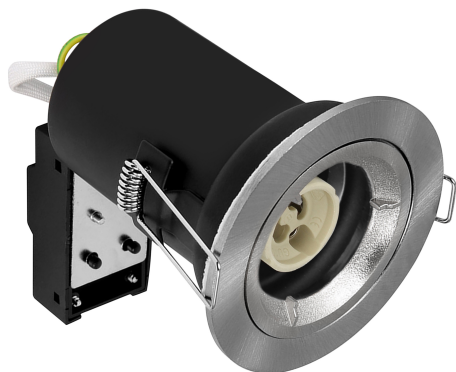

Model. DFPAD10SC

Fire Proof Adjustable Downlight GU10

Features & Benefits

There are currently no features entered for this product item.

Safety Information

IMPORTANT - Before undertaking any work on or maintenance of fitting:-

Product Summary

Technical Specifications

General Information	
Product Colour/Finish	SATIN CHROME
Dimensions (mm)	95?x120x126
Cut-Hole Ø (mm)	83
Ingress Protection	IP20
Electrical	
Input Voltage (V)	240
Approvals	(BS476 Part 23 - 1987 Type B) & (Building regulation E BS476 Part 21) & (ISO143-6)
Class	1
Performance Data	
Sensor	
Emergency	
Construction	
Body Material	DIECAST
Other	