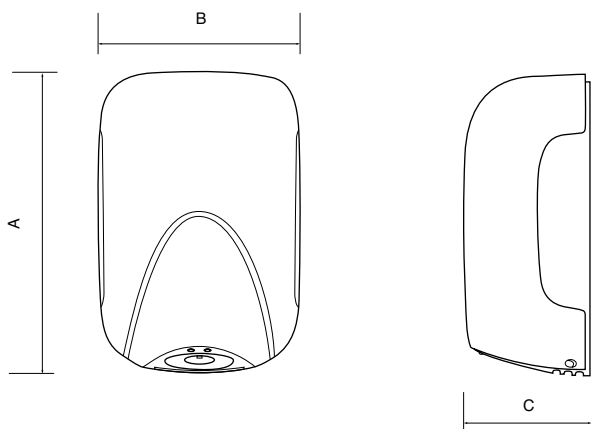

DIMENSIONS (mm)

Model	A	B	C
ecoDRY mini	238	156	99.5