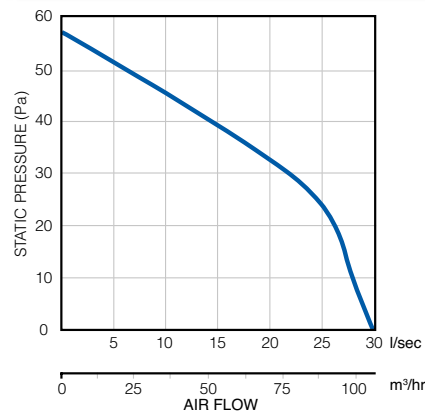

Performance

Controls and Accessories

A range of accessories including flexible and rigid ducting kits, controls, switches and grilles are available.

Call: 01494 560800

Visit: airflow.com

Airflow Developments Limited
Aidelle House, Lancaster Road,
Cressex Business Park,
High Wycombe, Buckinghamshire,
United Kingdom, HP12 3QP

E-mail: info@airflow.com
Telephone: +44 (0) 1494 525252

airflow.com