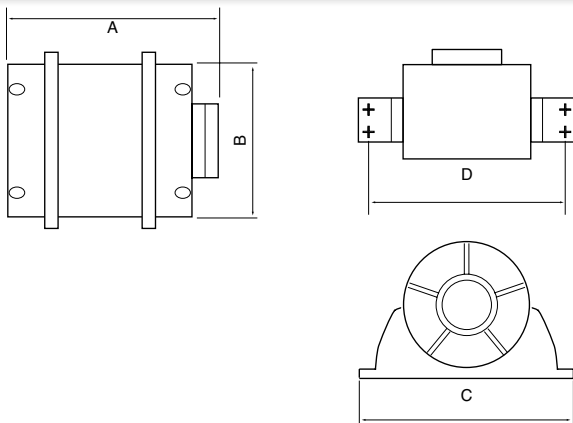

Dimensions (mm)

Model	A	B	C	D
Aura shower kit	110	113	160	144